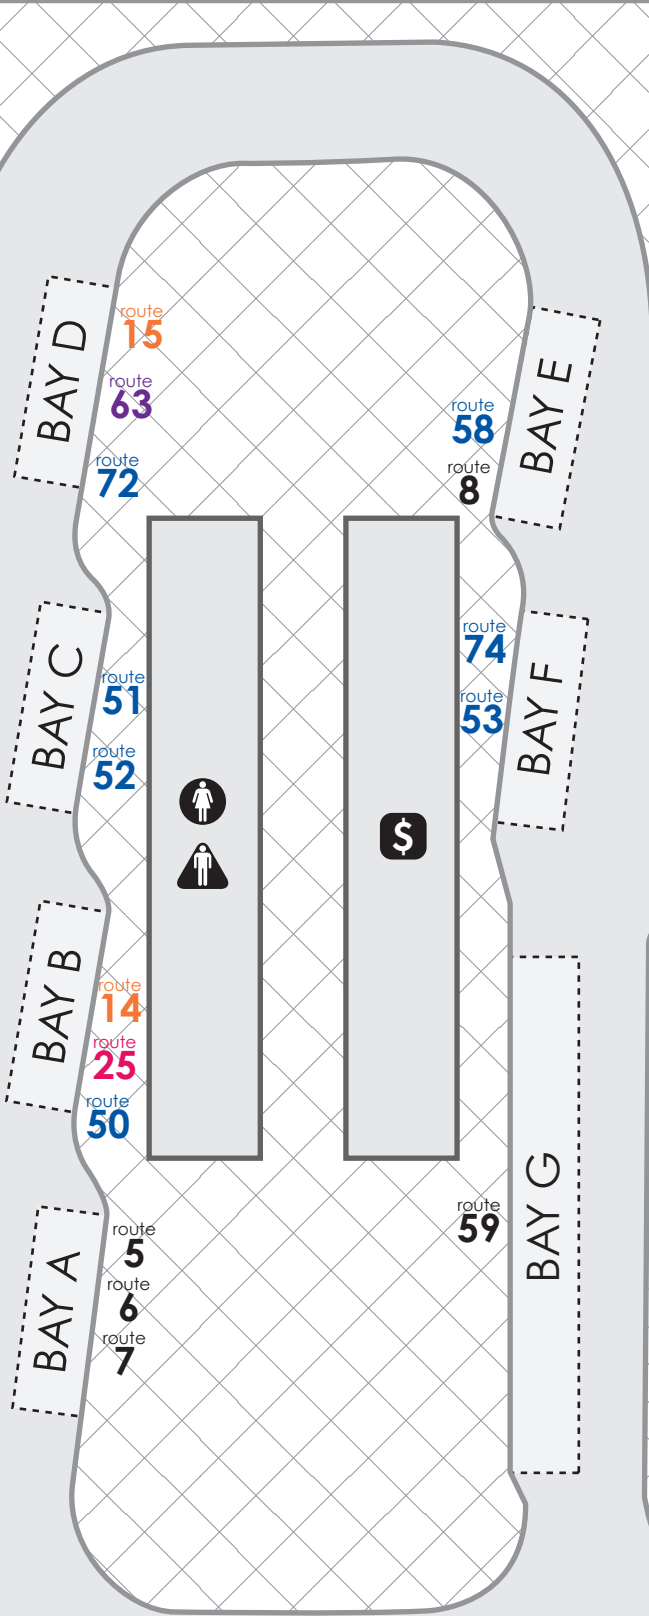

CIELO VISTA TRANSIT CENTER BOARDING

1165 SUNMOUNT

- LIFT**
- route 90
 - route 13
 - route 12
 - route 10

route	bay
PA5	A
PA6	A
7	A
PA8	E
25	B
50	B
51	C
52	C
53	F
58	E
59	G
63	D
72	D
74	F
PA90	Lot
LIFT	Lot

Designated Trips
Check schedule for info:

route	bay
10	Lot
12	Lot
13	Lot
14	B
15	D

SUNMOUNT DR.