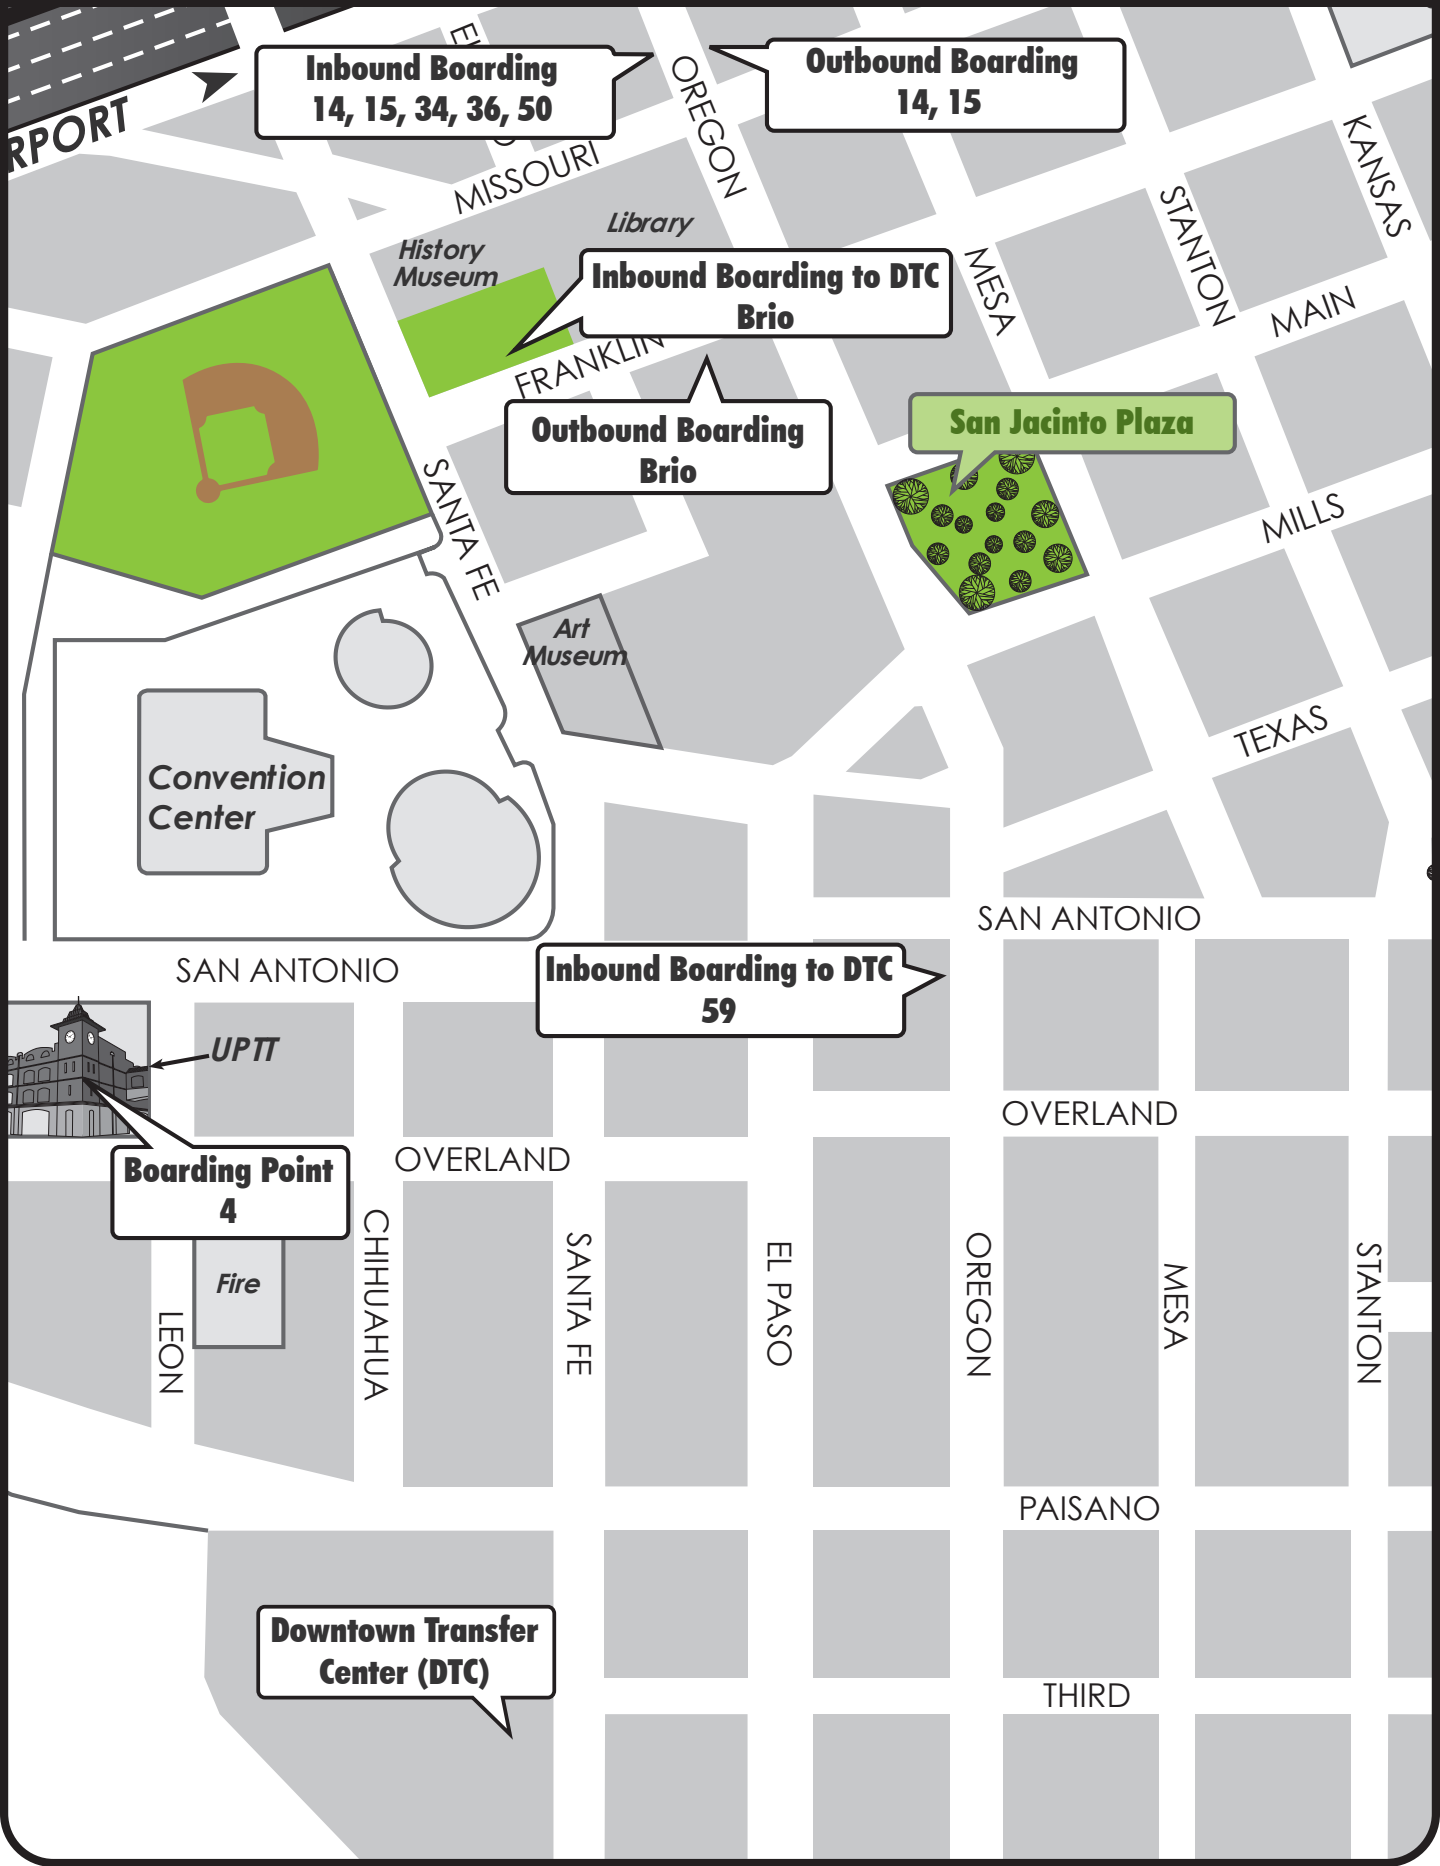

DOWNTOWN SUPERSTOPS

**Inbound Boarding
14, 15, 34, 36, 50**

**Outbound Boarding
14, 15**

**Inbound Boarding to DTC
Brio**

**Outbound Boarding
Brio**

San Jacinto Plaza

**Inbound Boarding to DTC
59**

**Boarding Point
4**

SAN ANTONIO

SAN ANTONIO

OVERLAND

OVERLAND

LEON

CHIHUAHUA

SANTA FE

EL PASO

OREGON

MESA

STANTON

PAISANO

THIRD

MISSOURI

OREGON

MESA

STANTON

KANSAS

MAIN

MILLS

TEXAS