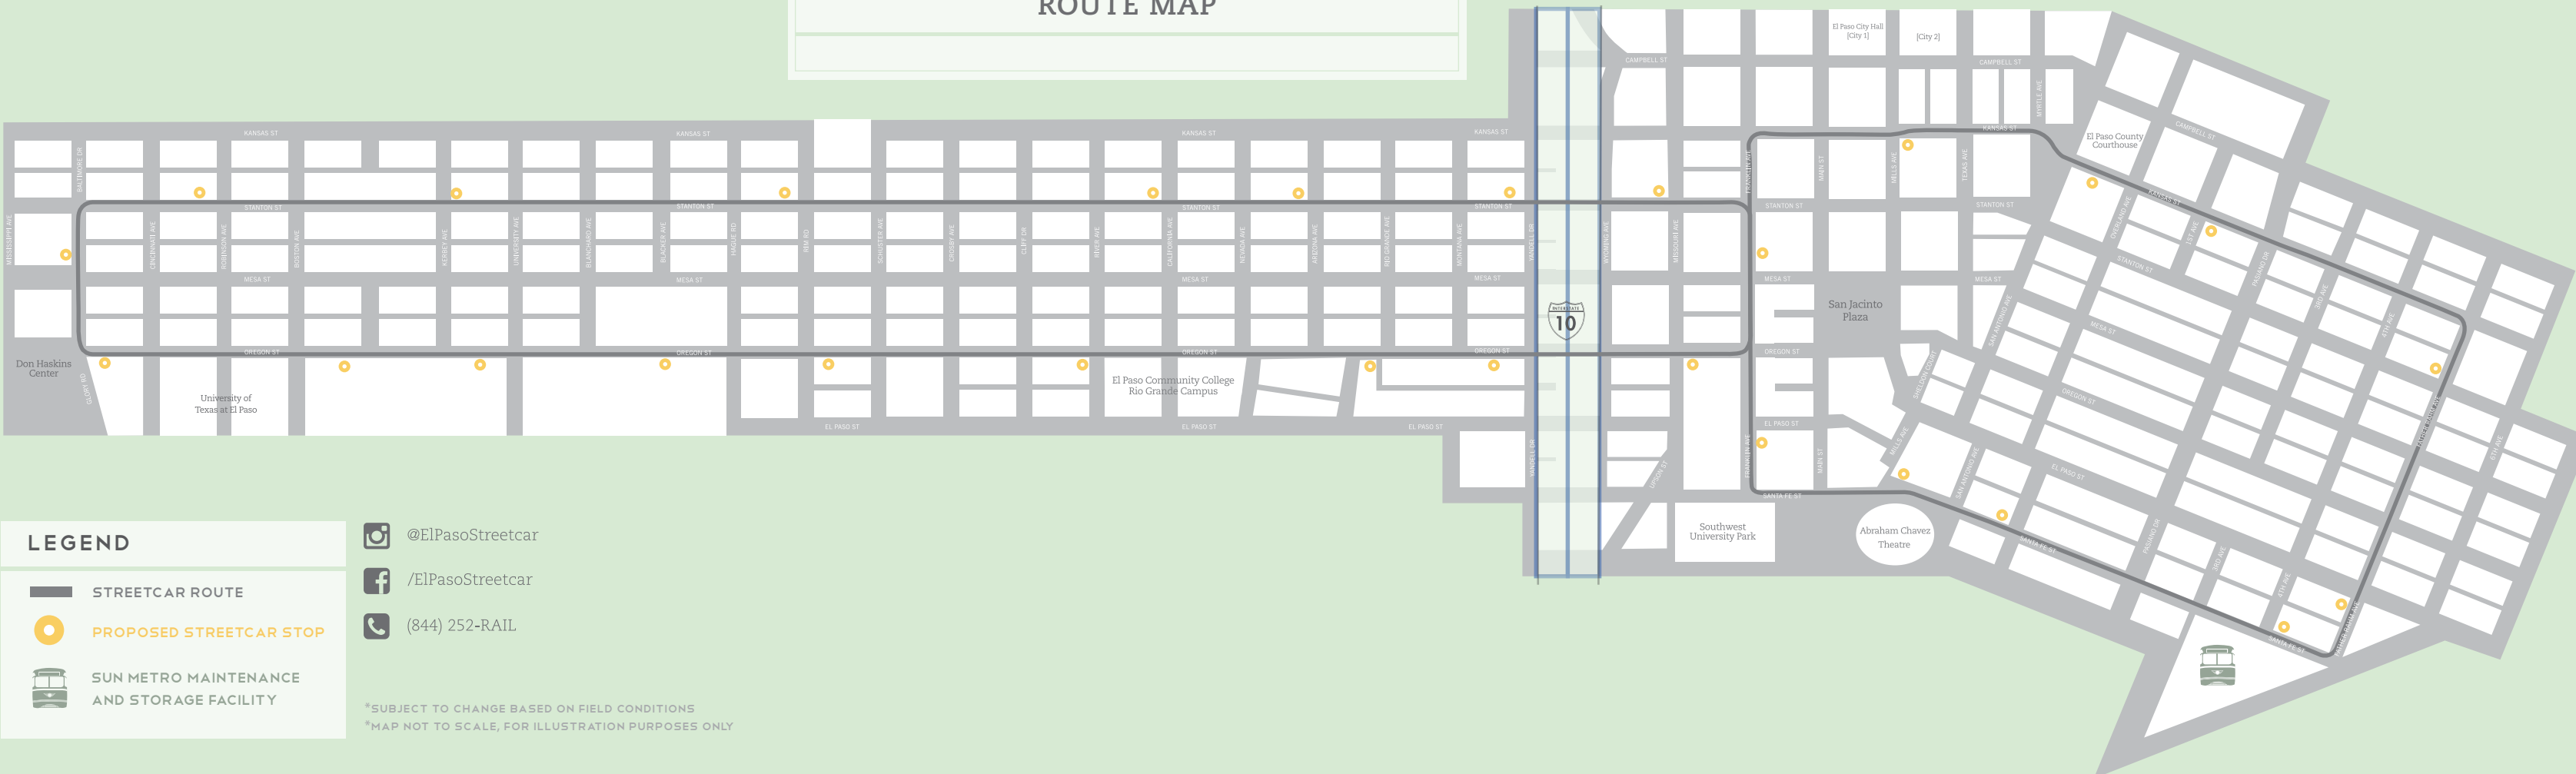

EL PASO  
STREETCAR

# ROUTE MAP

## LEGEND

- STREETCAR ROUTE
- PROPOSED STREETCAR STOP
- SUN METRO MAINTENANCE AND STORAGE FACILITY

- @ElPasoStreetcar
- /ElPasoStreetcar
- (844) 252-RAIL

\*SUBJECT TO CHANGE BASED ON FIELD CONDITIONS  
 \*MAP NOT TO SCALE, FOR ILLUSTRATION PURPOSES ONLY