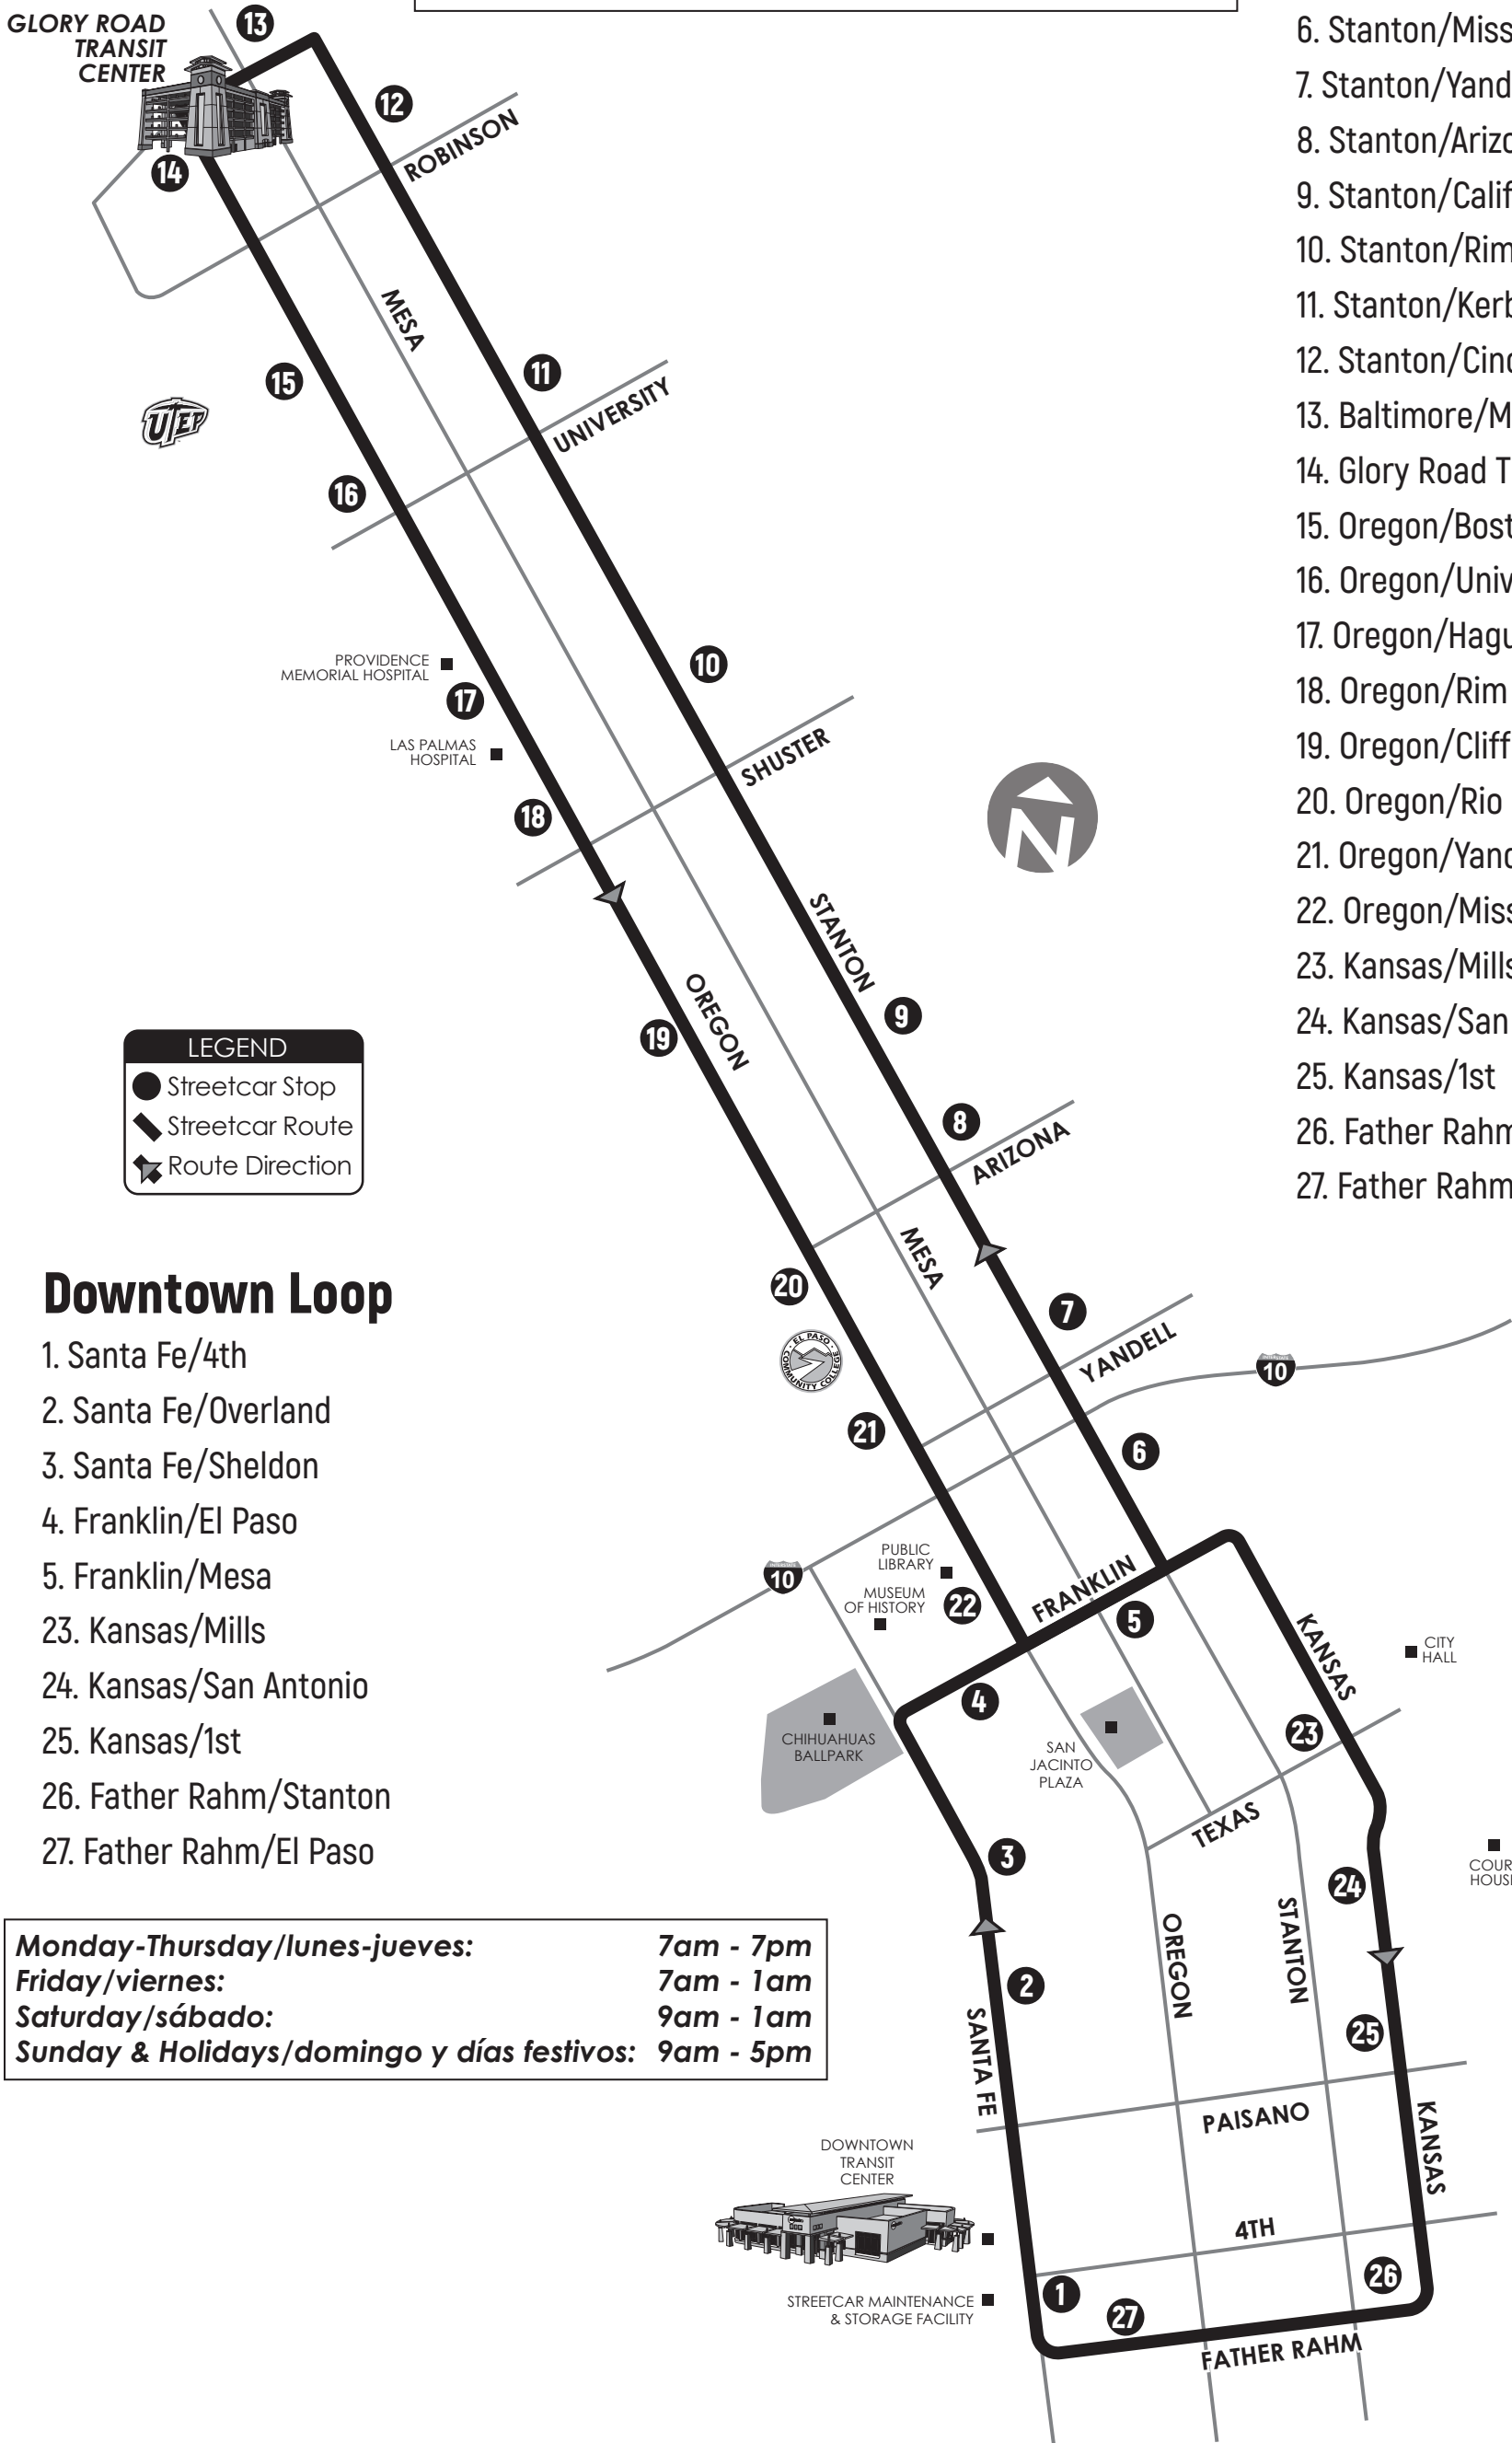

Streetcar

Downtown Transfer Center Santa Fe and 4th
Glory Road Transfer Center Oregon St. Inbound

Monday-Thursday/lunes-jueves:	7am - 7pm
Friday/viernes:	7am - 1am
Saturday/sábado:	9am - 1am
Sunday & Holidays/domingo y días festivos:	9am - 5pm

Figure-Eight Loop

1. Santa Fe/4th
2. Santa Fe/Overland
3. Santa Fe/Sheldon
4. Franklin/El Paso
5. Franklin/Mesa
6. Stanton/Missouri
7. Stanton/Yandell
8. Stanton/Arizona
9. Stanton/California
10. Stanton/Rim
11. Stanton/Kerbey
12. Stanton/Cincinnati
13. Baltimore/Mesa
14. Glory Road TC
15. Oregon/Boston
16. Oregon/University
17. Oregon/Hague
18. Oregon/Rim
19. Oregon/Cliff
20. Oregon/Rio Grande
21. Oregon/Yandell
22. Oregon/Missouri
23. Kansas/Mills
24. Kansas/San Antonio
25. Kansas/1st
26. Father Rahm/Stanton
27. Father Rahm/El Paso

Downtown Loop

1. Santa Fe/4th
2. Santa Fe/Overland
3. Santa Fe/Sheldon
4. Franklin/El Paso
5. Franklin/Mesa
23. Kansas/Mills
24. Kansas/San Antonio
25. Kansas/1st
26. Father Rahm/Stanton
27. Father Rahm/El Paso